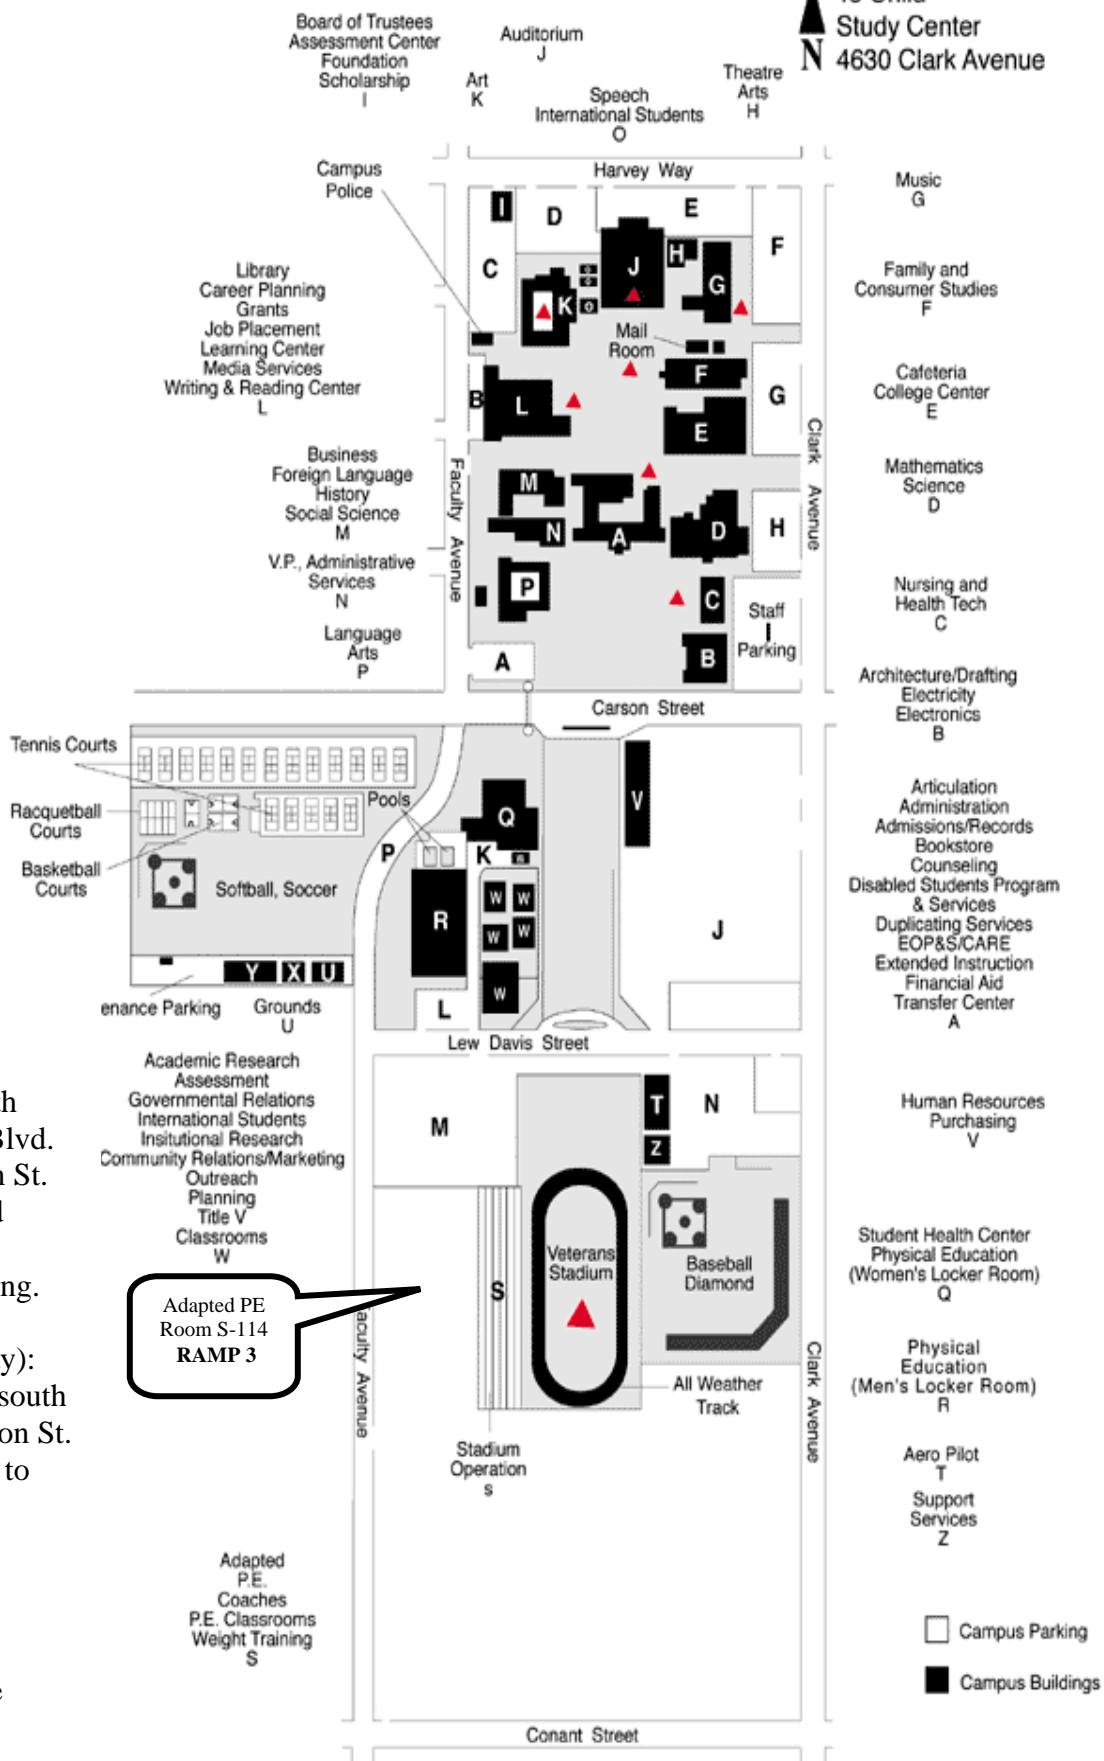

### DIRECTIONS

From the 405 (San Diego freeway):

Off at Lakewood Blvd. North  
Turn right onto Lakewood Blvd.  
Proceed 2 ½ miles to Carson St.  
Turn right on Carson St. and  
Continue to Faculty Way  
onto Clark Avenue for parking.

From the 91 (Artesia freeway):

Off at Lakewood Blvd. Go south  
On Lakewood Blvd. to Carson St.  
Turn left onto Carson Street to  
Faculty Way.

From the 605 (San Gabriel Freeway)

Off at Carson St., then west  
For 3 miles to Clark Avenue